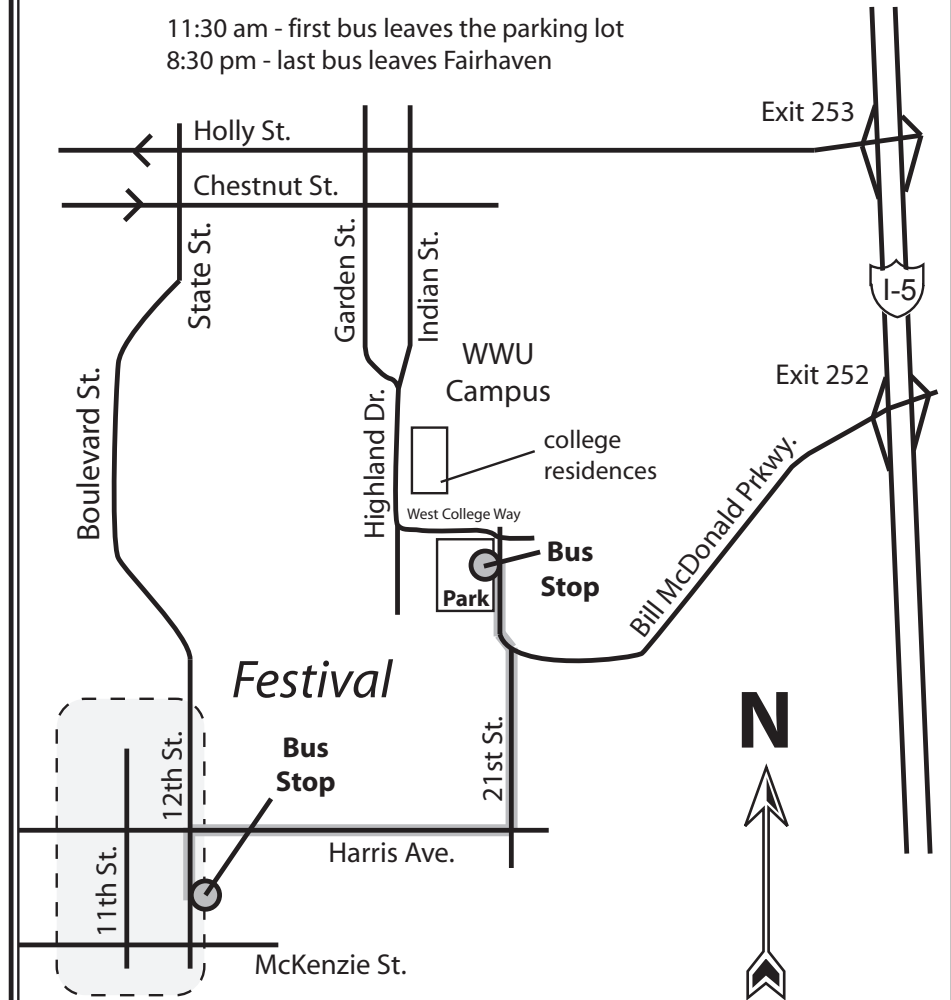

Avoid the parking problems near the festival -- take the quick, convenient bus.

It All Ends in Fairhaven Park & Ride

Bus from the Park & Ride approximately every 15 minutes.
5 minute ride to Fairhaven.

75 cents each way.
All WTA passes are valid

11:30 am - first bus leaves the parking lot
8:30 pm - last bus leaves Fairhaven

A collaborative service of WTA, WWU, Bellingham/Whatcom
Chamber of Commerce and the Old Fairhaven Association.

Avoid the parking problems near the festival -- take the quick, convenient bus.

It All Ends in Fairhaven Park & Ride

Bus from the Park & Ride approximately every 15 minutes.
5 minute ride to Fairhaven.

75 cents each way.
All WTA passes are valid

11:30 am - first bus leaves the parking lot
8:30 pm - last bus leaves Fairhaven