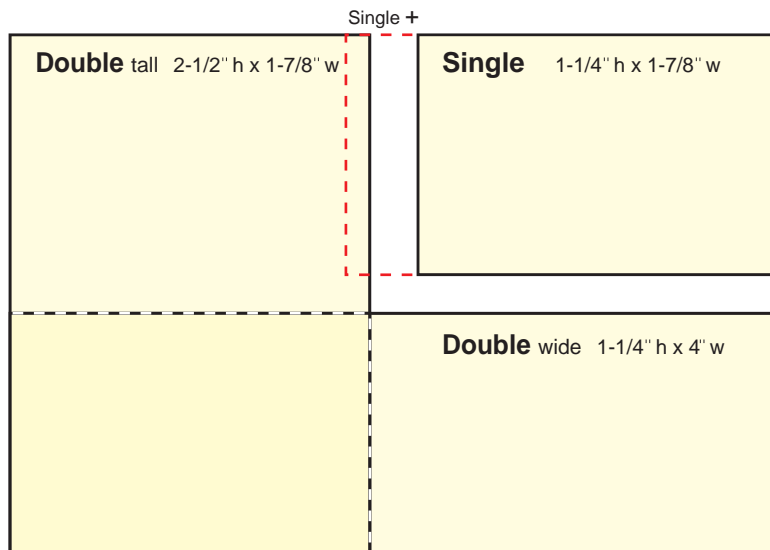

**Place Your Ad
 in the 2012 Edition**

Fairhaven Map

Regional Map

★ **Bellingham Area Map**

- ① Official Fairhaven Assoc. Map
- ② Business name at your location.
- ③ Interactive & Downloadable @ www.FairhavenMap.com
- ④ Great Distribution

Fairhaven Map

- Single1-1/4" h x 1-7/8" w ...\$395
- Single +1-1/4" h x 2-1/4" w ...\$445
- Double wide1-1/4" h x 4" w\$695
- Double tall.....2-5/8" h x 1-7/8" w ...\$695

Regional Map

- Single1-1/4" h x 1-7/8" w ...\$295
- Double tall.....2-1/2" h x 1-7/8" w ...\$495